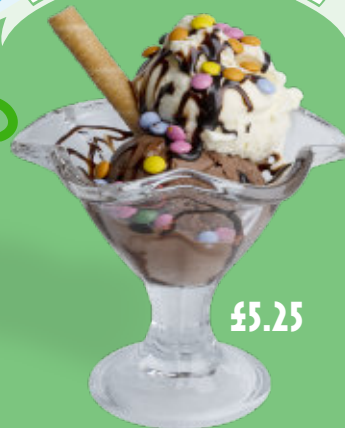

Strawberry & vanilla scoops, fresh fruit, sprinkles & cone hat!

BUBBLELICIOUS

£5.25

Bubblegum scoops, sprinkles & raspberry sauce!

SMARTY PANTS

£5.25

Vanilla & chocolate scoops, chocolate sauce & chocolate candy!