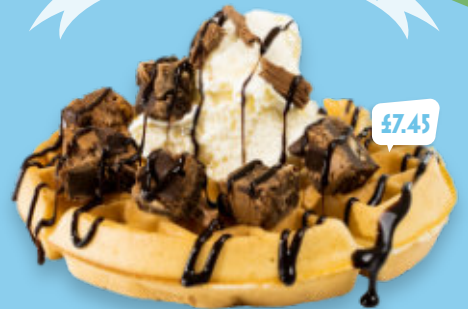

FUDGE BROWNIE

£7.45

Freshly baked Belgian waffle with vanilla gelato, brownie pieces and chocolate sauce.